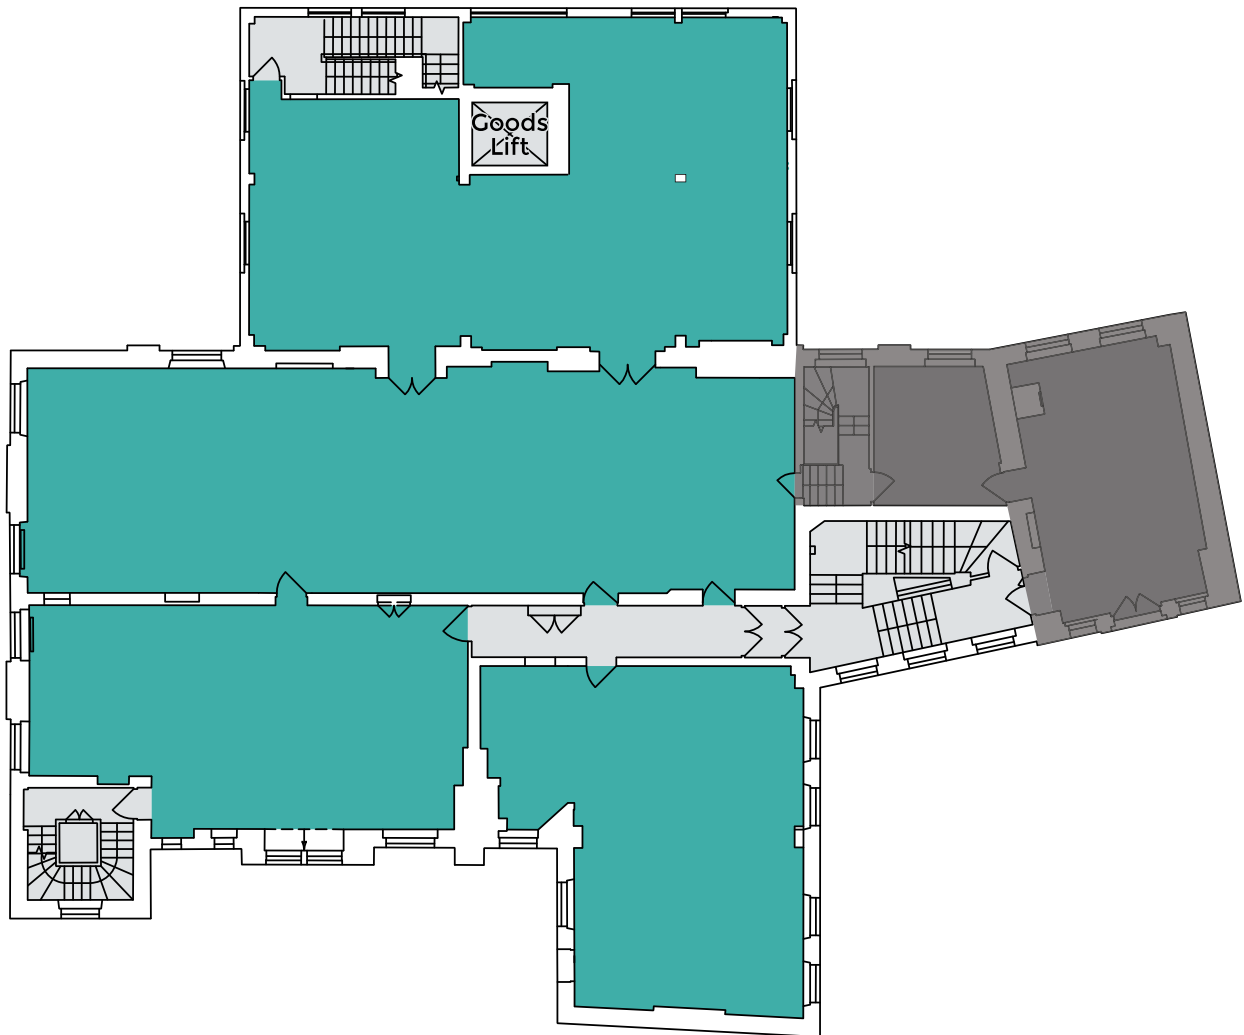

## Ground Floor (Reception)

508 Sq ft (47.2 Sq m)

## Upper Ground Floor

4,347 Sq ft (403.8 Sq m)

## Mezzanine 1

393 Sq ft (36.5 Sq m)

## 1st Floor

5,055 Sq ft (469.6 Sq m)