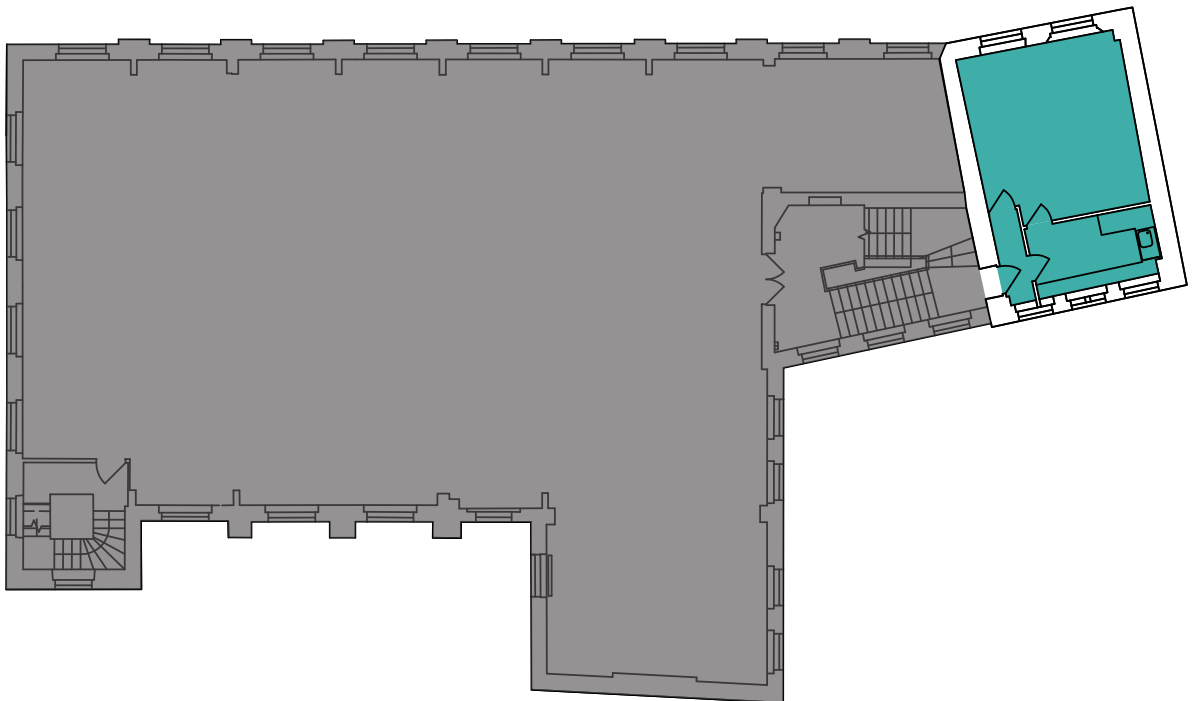

Mezzanine 2

379 Sq ft (35.2 Sq m)