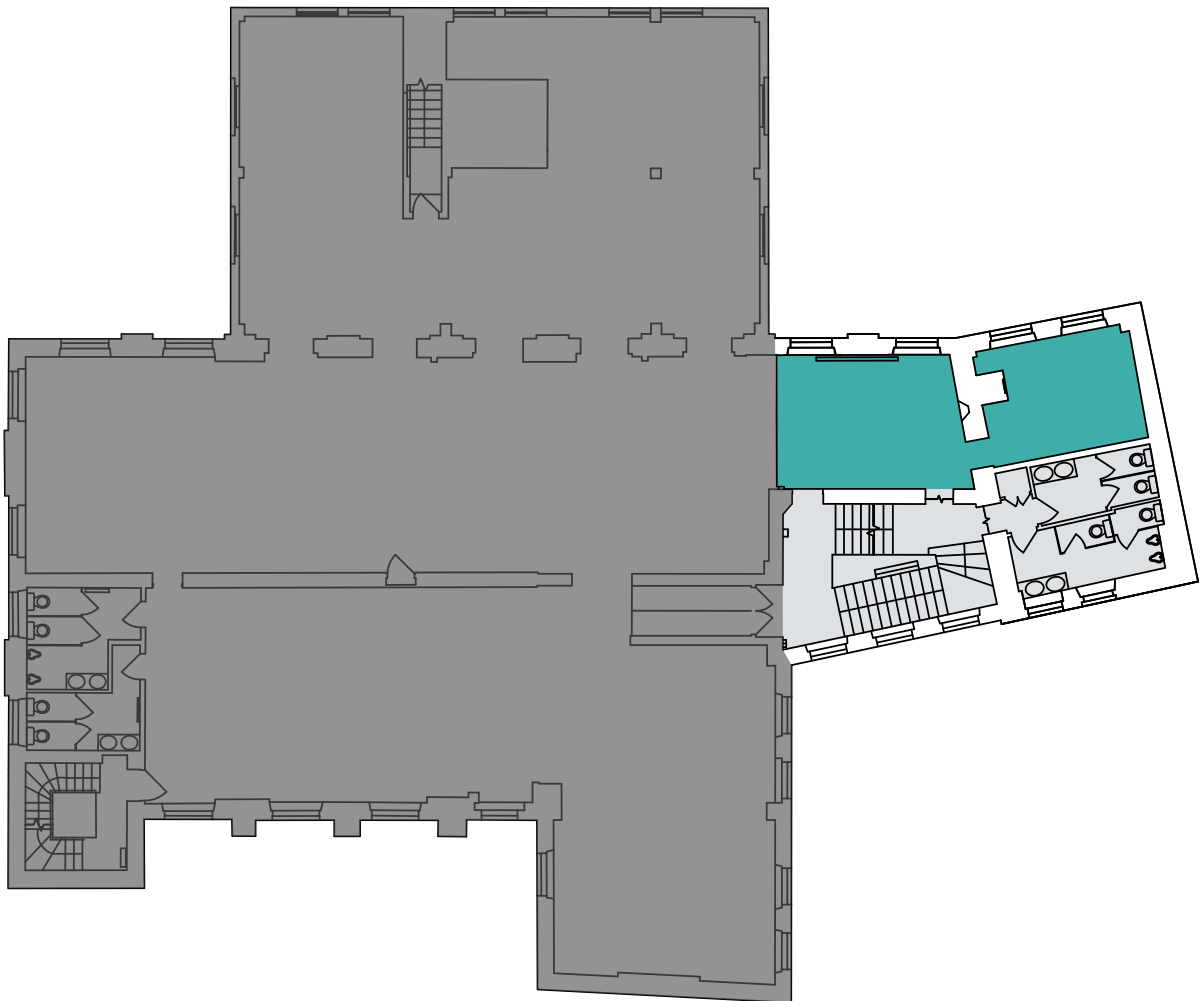

## Ground Floor (Reception)

508 Sq ft (47.2 Sq m)

## Upper Ground Floor

4,347 Sq ft (403.8 Sq m)

## Mezzanine 1

393 Sq ft (36.5 Sq m)

## 1st Floor

5,055 Sq ft (469.6 Sq m)