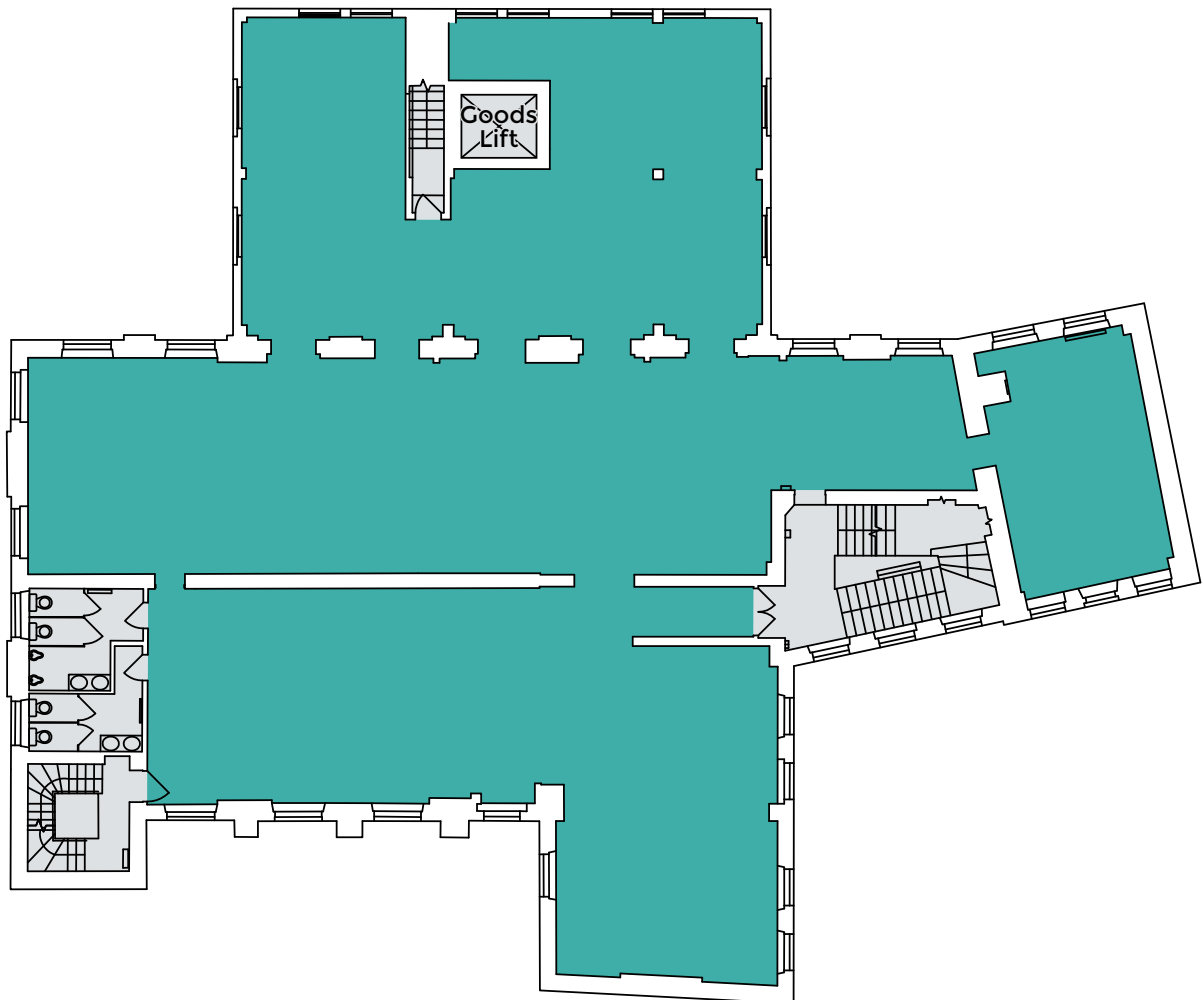

## Ground Floor (Reception)

508 Sq ft (47.2 Sq m)

## Upper Ground Floor

4,347 Sq ft (403.8 Sq m)

## Mezzanine 1

393 Sq ft (36.5 Sq m)

## 1st Floor

5,055 Sq ft (469.6 Sq m)