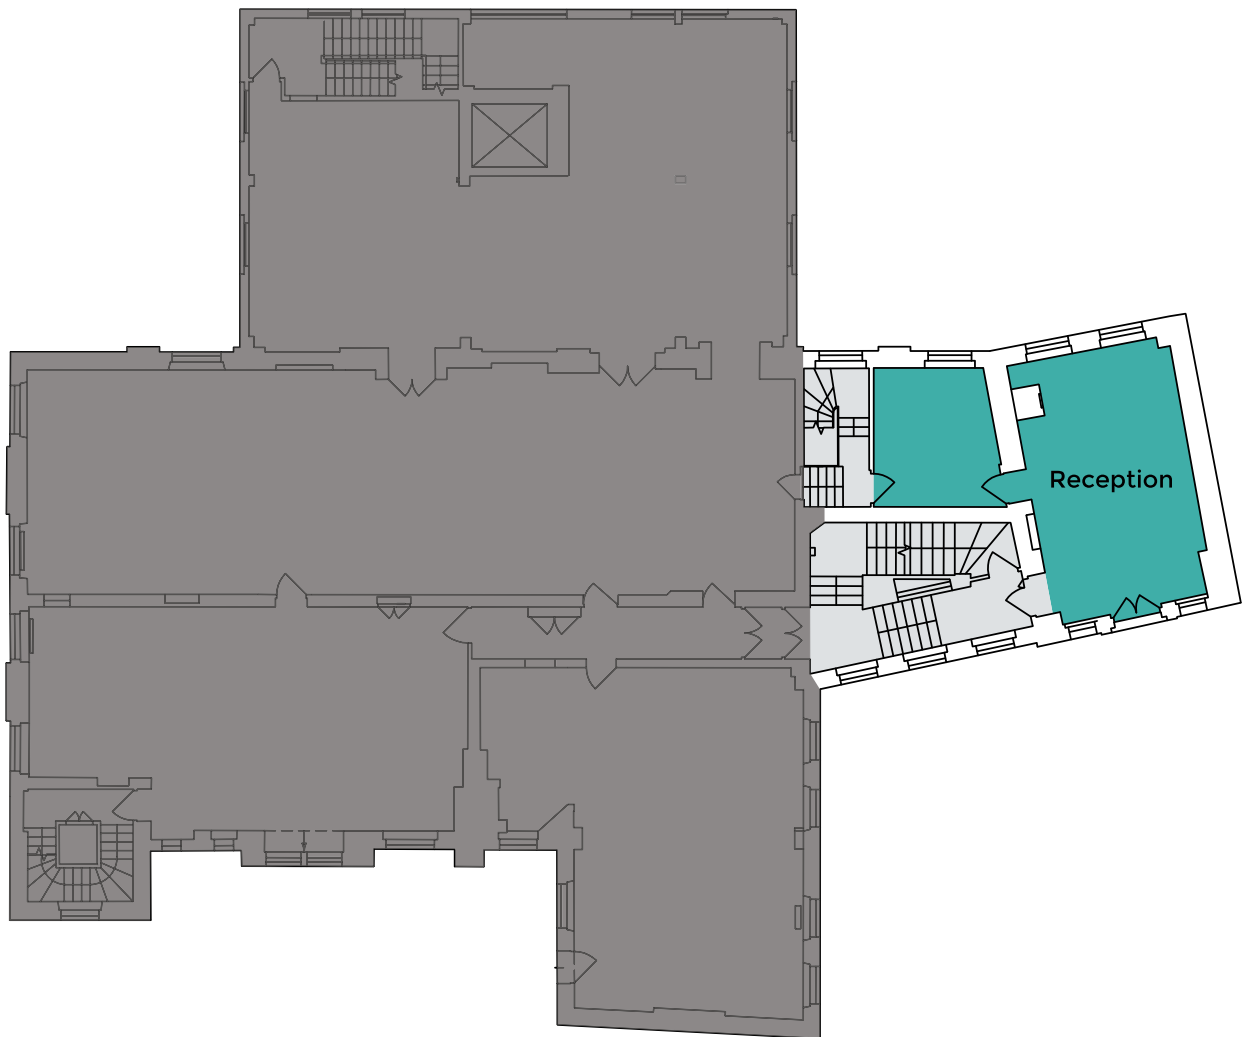

## Ground Floor (Reception)

508 Sq ft (47.2 Sq m)

## Upper Ground Floor

4,347 Sq ft (403.8 Sq m)

## Mezzanine 1

393 Sq ft (36.5 Sq m)

## 1st Floor

5,055 Sq ft (469.6 Sq m)